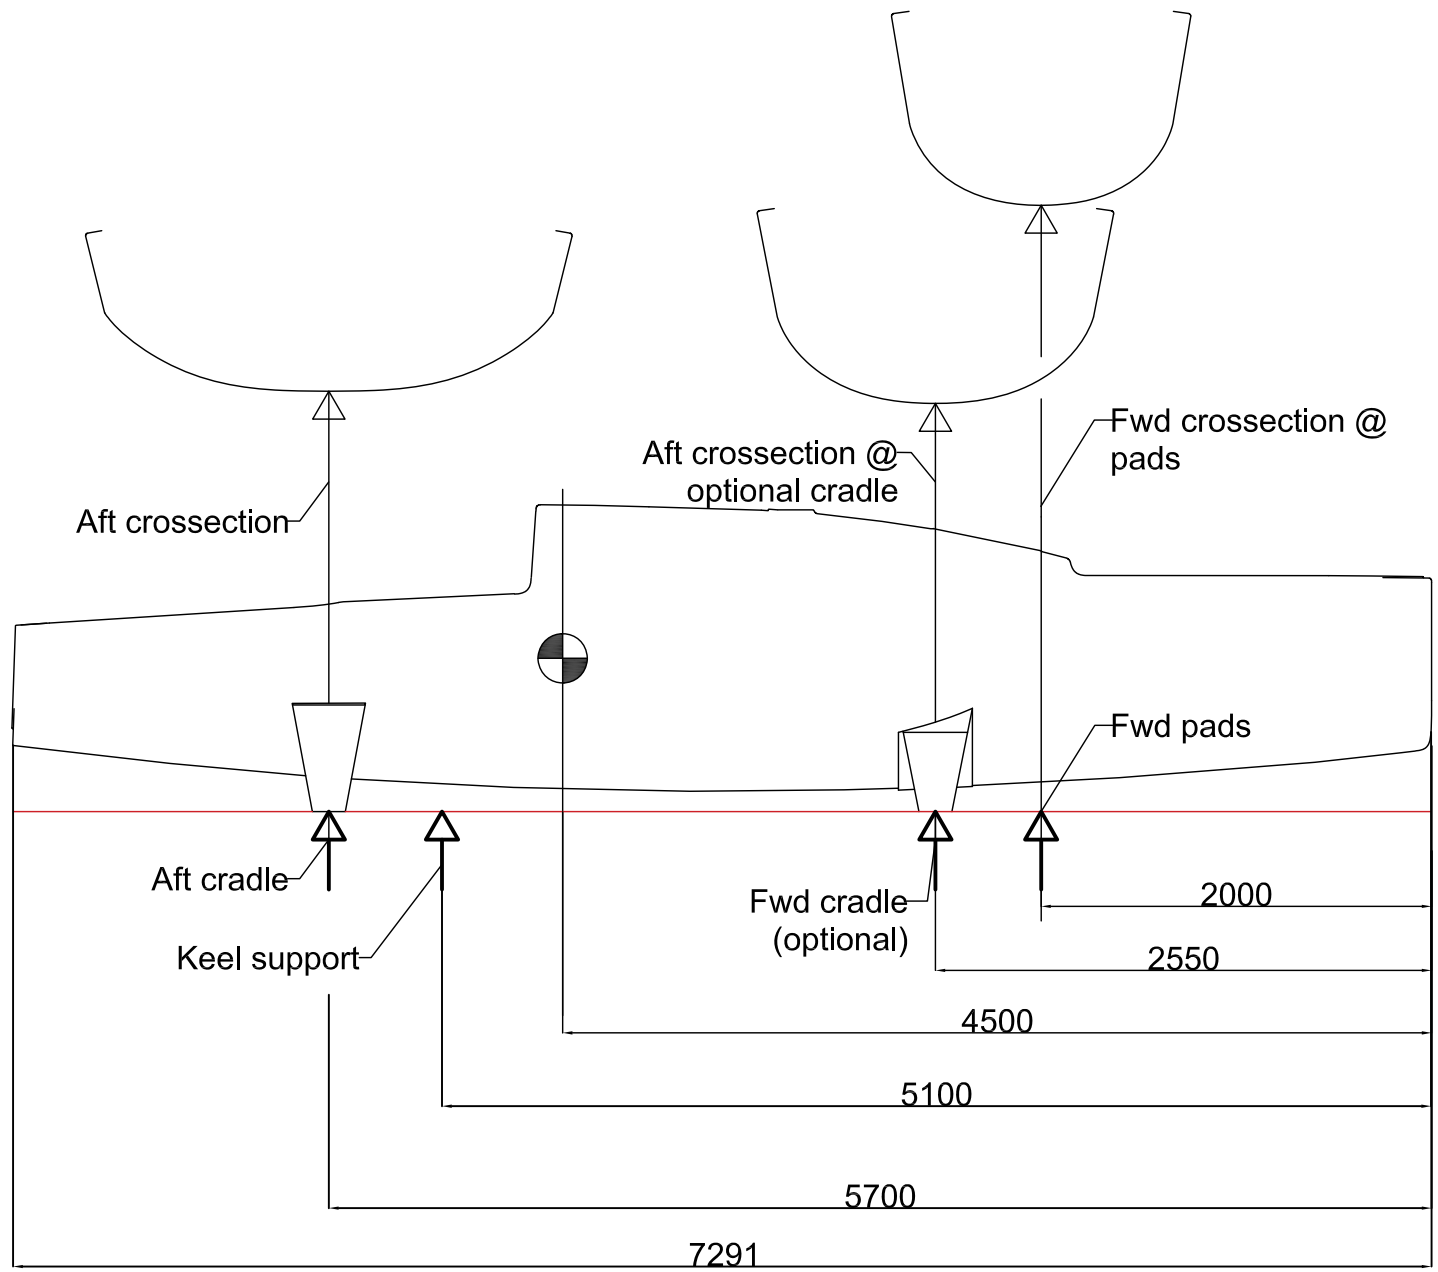

Seascape 24 main dimension (European standard ISO 8666)

SSC First24 trailer cradles positions